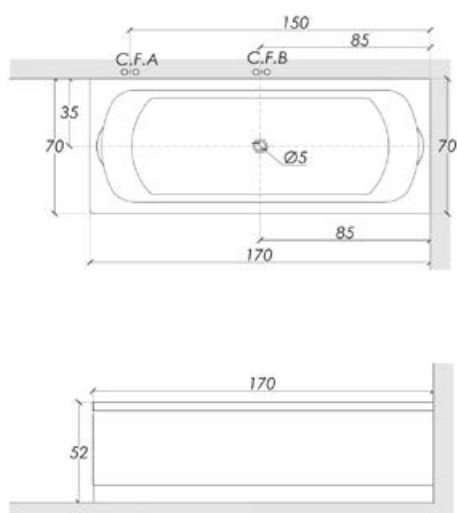

DATI TECNICI / TECHNICAL DATA / TECHNIQUES / TECHNISCHE DATEN