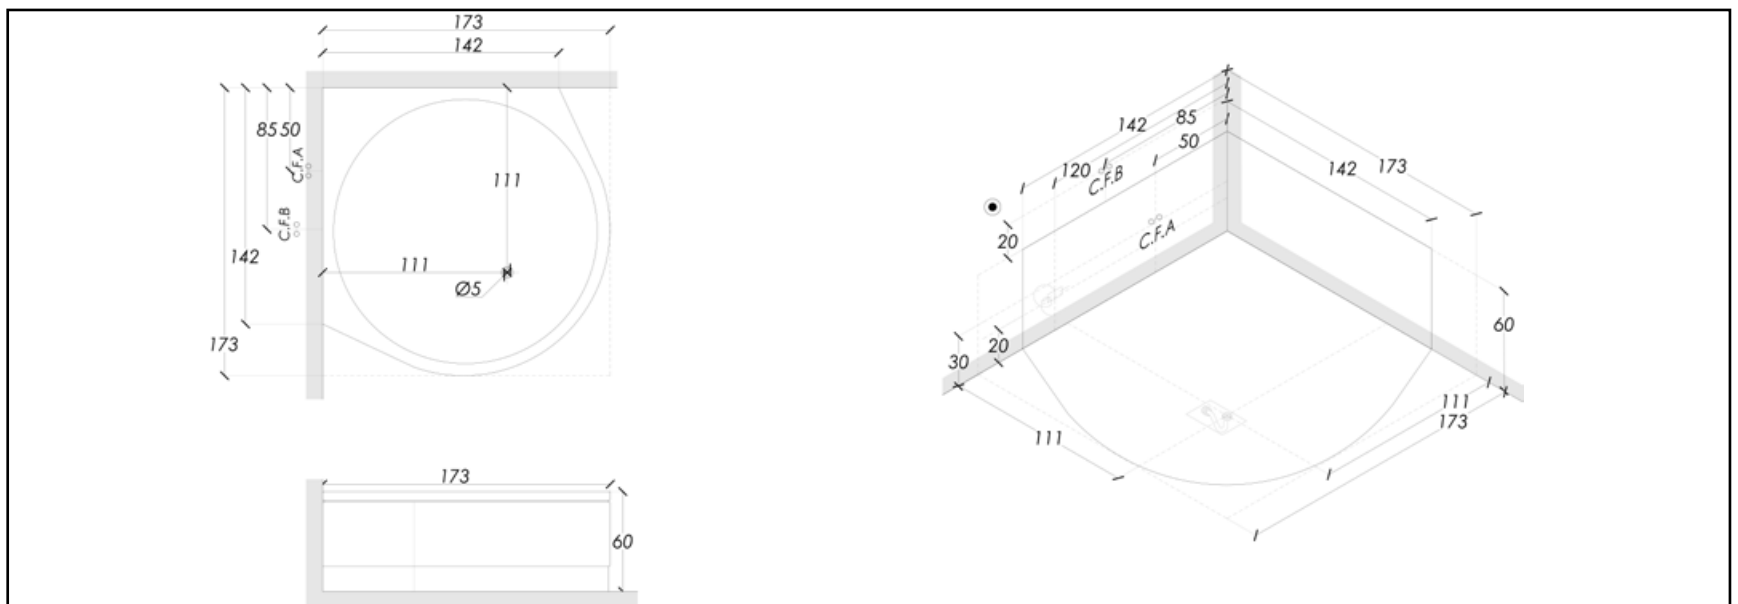

DATI TECNICI / TECHNICAL DATA / TECHNIQUES / TECHNISCHE DATEN