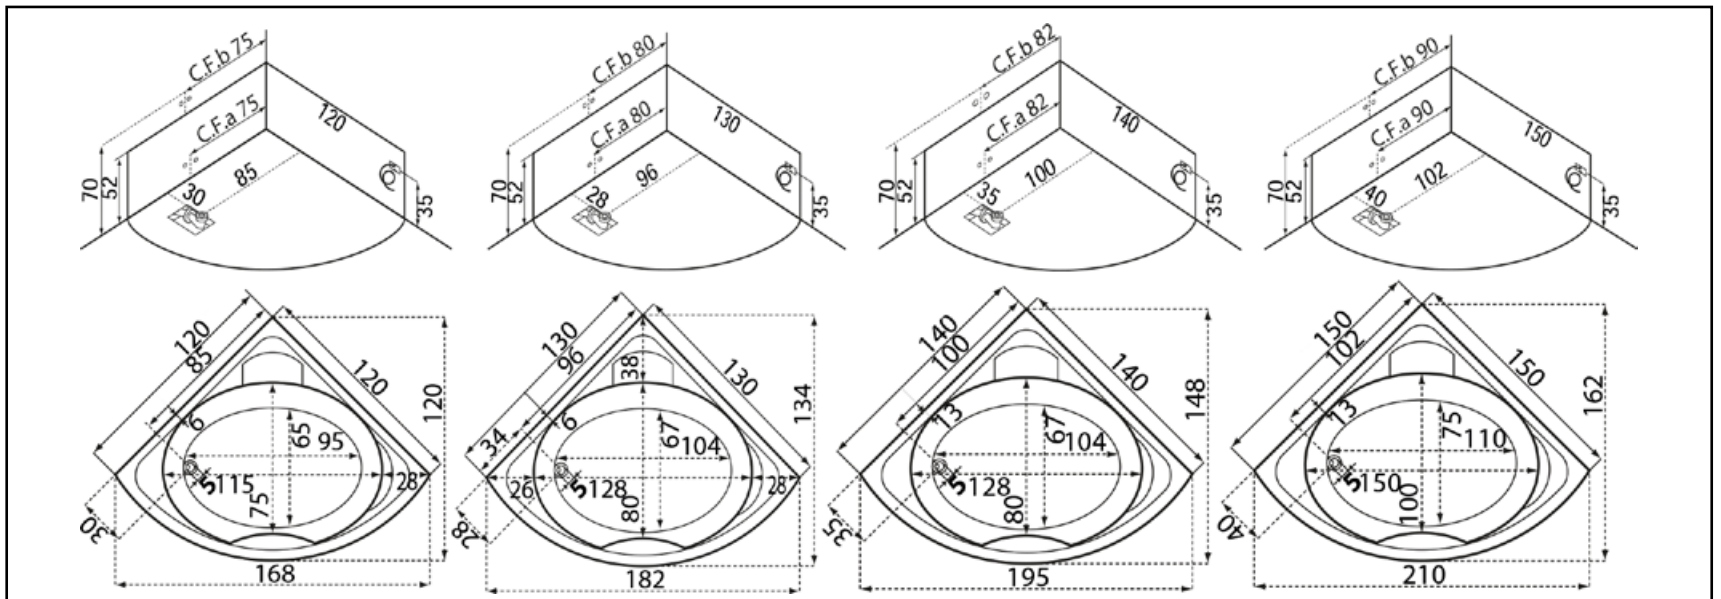

DATI TECNICI / TECHNICAL DATA / TECHNIQUES / TECHNISCHE DATEN