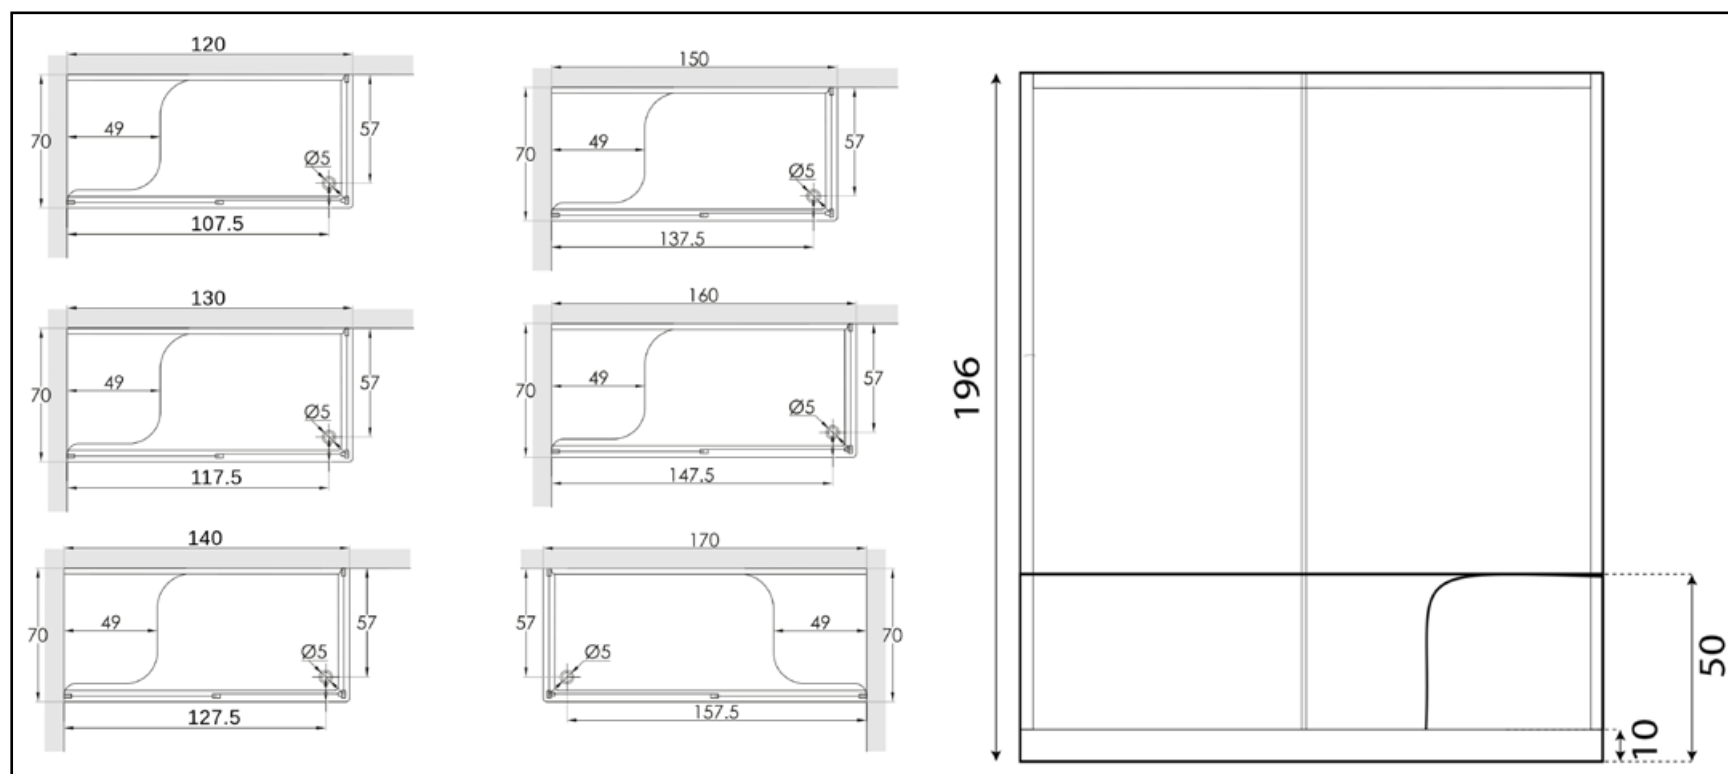

DATI TECNICI / TECHNICAL DATA / TECHNIQUES / TECHNISCHE DATEN