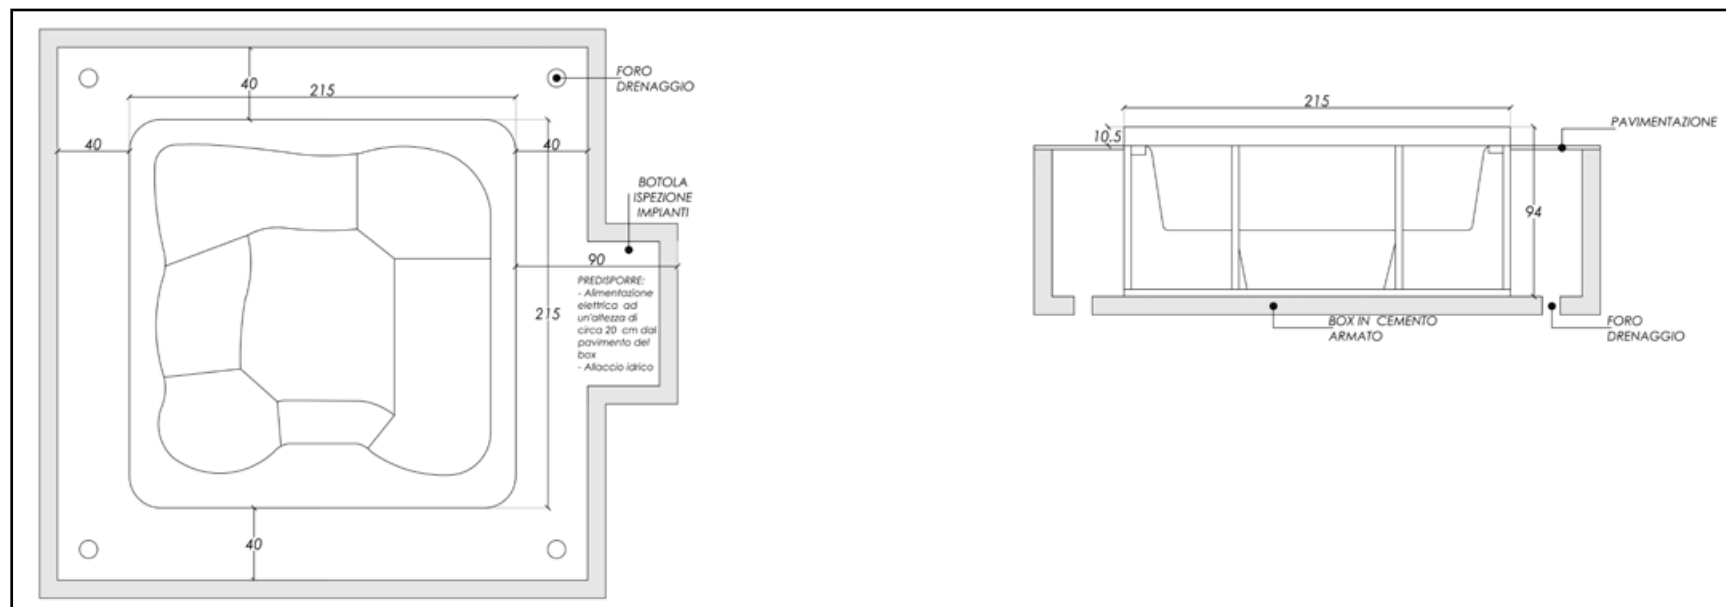

IDROMASSAGGIO / WHIRLPOOL

AIRPOOL / AIRPOOL

MICRO JETS / MICRO JETS

CROMOTERAPIA / CROMOTHERAPY

DATI TECNICI / TECHNICAL DATA / TECHNIQUES / TECHNISCHE DATEN

Newport Idromassaggio + Filtrazione + Pannellatura / Newport Wirphool + Filtration + Panel	215x215	D0902	€ 12000
Newport Hydromassage + Filtration + Tablier/ Newport Hydromassage + Filtration + Wand	300x200	D0903	€ 15300