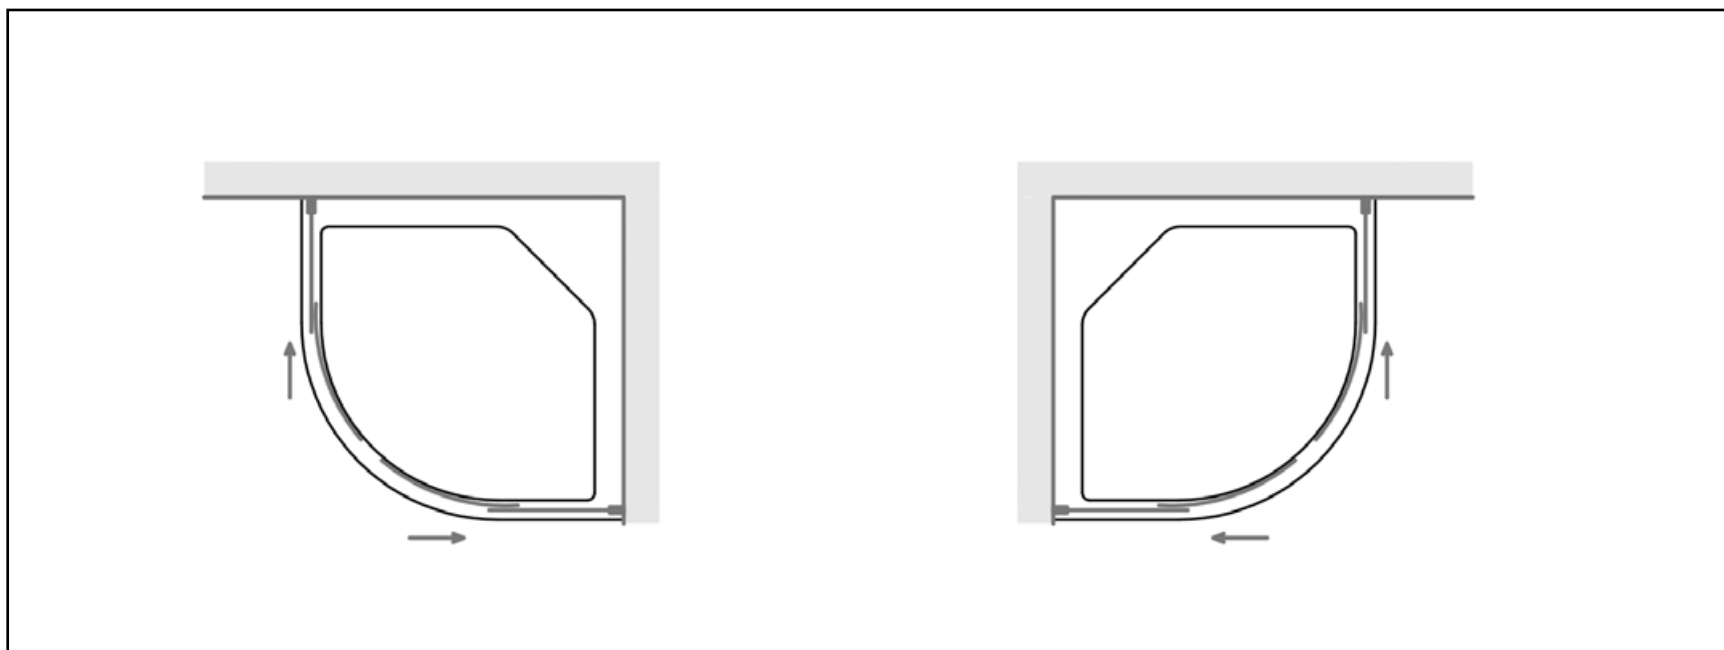

DATI TECNICI / TECHNICAL DATA / TECHNIQUES / TECHNISCHE DATEN